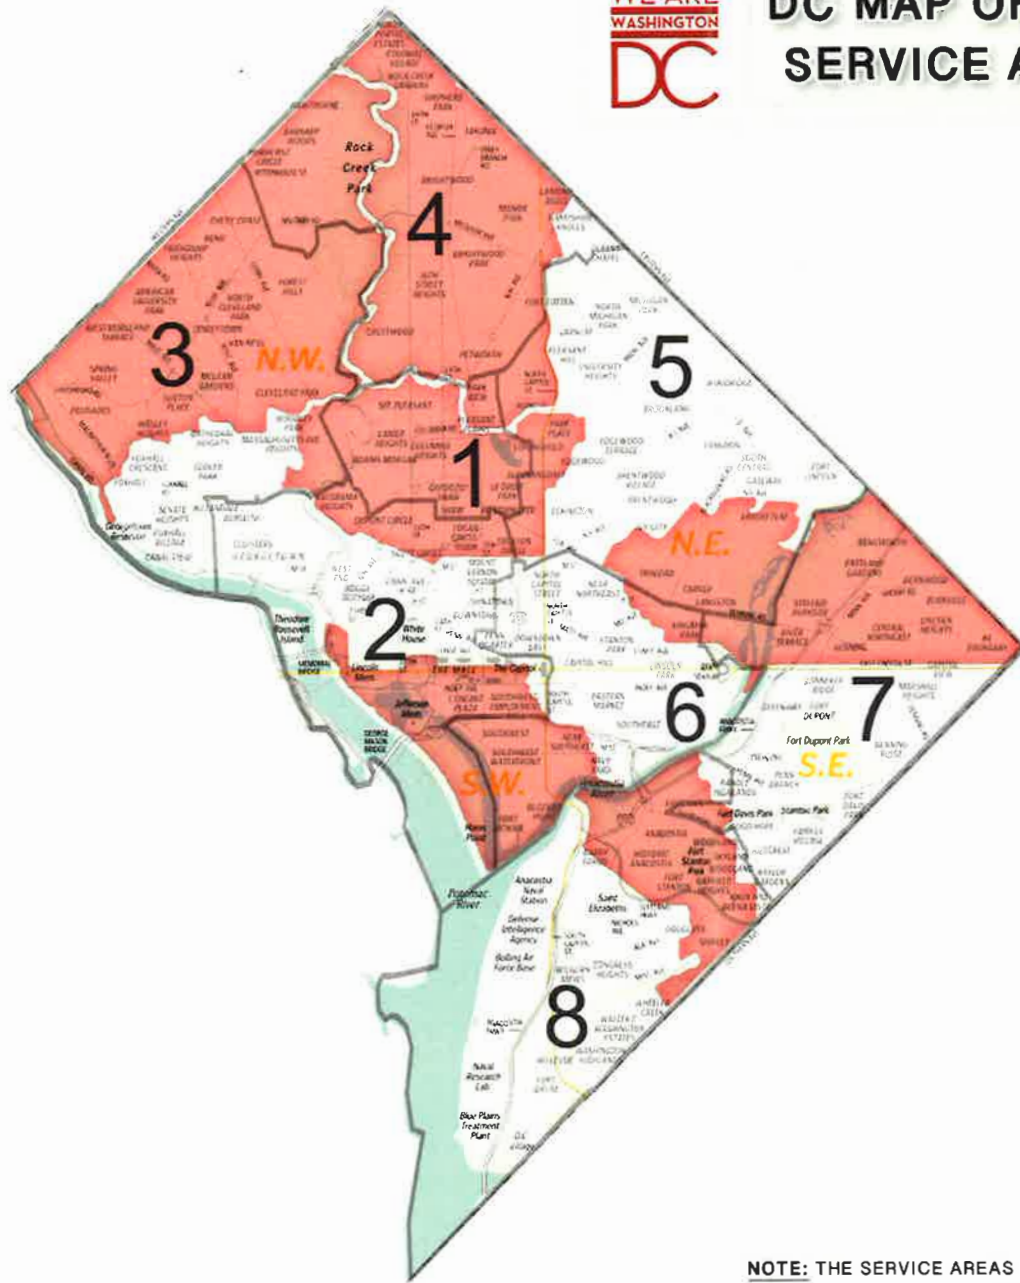

DC MAP OF CABLE TELEVISION SERVICE AREA BY PROVIDER

 VERIZON

NOTE: THE SERVICE AREAS IN THIS MAP ARE NOT EXACT. CUSTOMERS SHOULD CONTACT THE CABLE PROVIDER IN WHICH THEY ARE INTERESTED FOR THE MOST UP-TO-DATE INFORMATION ON WHETHER A PROVIDER IS ABLE TO SERVICE A PARTICULAR LOCATION. LAST UPDATED JUNE 2017