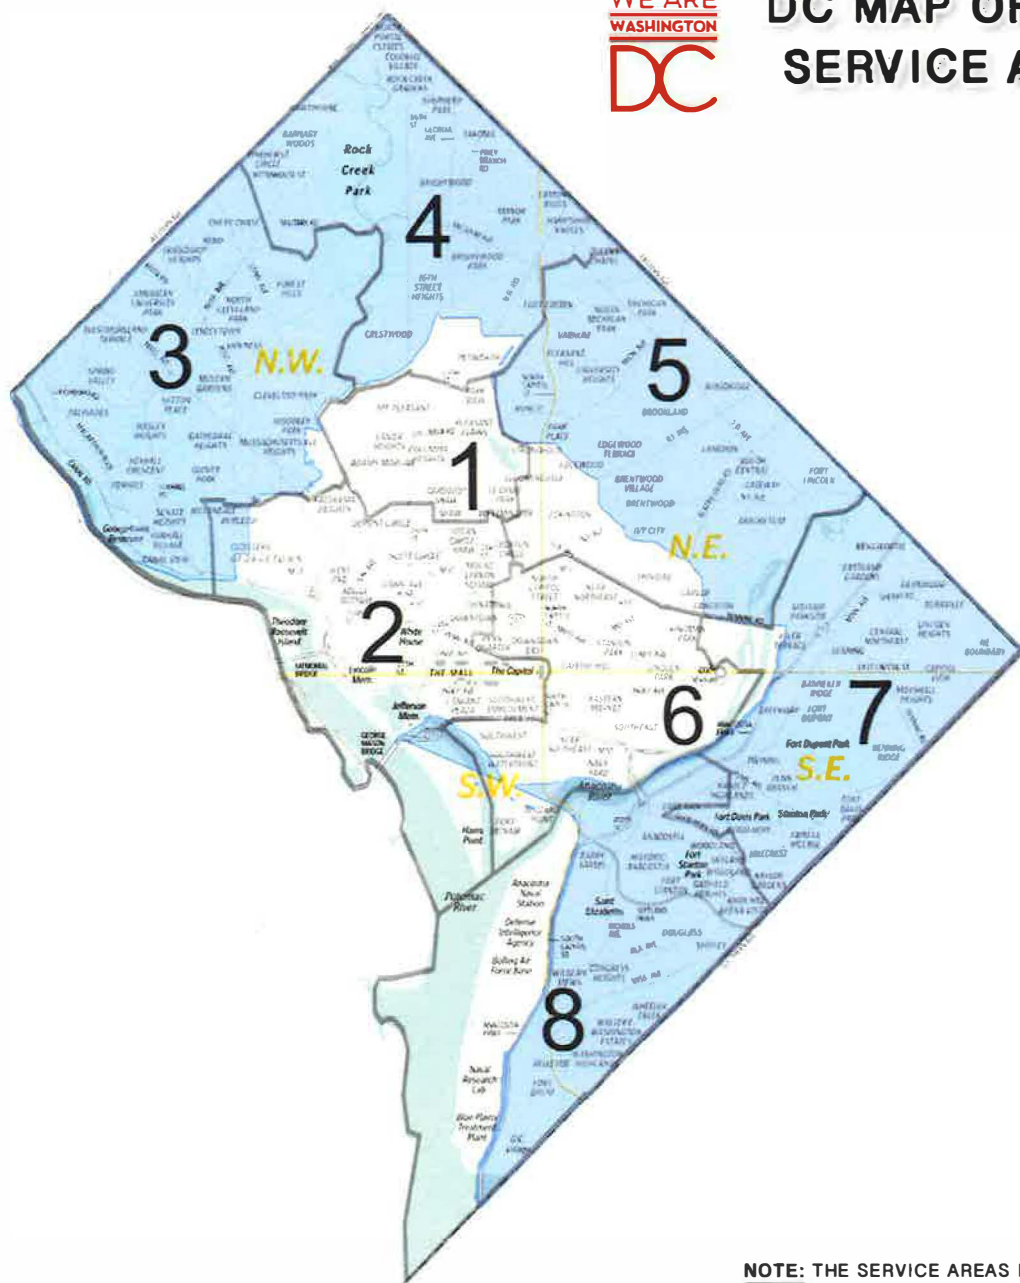

# DC MAP OF CABLE TELEVISION SERVICE AREA BY PROVIDER

 RCN

**NOTE: THE SERVICE AREAS IN THIS MAP ARE NOT EXACT. CUSTOMERS SHOULD CONTACT THE CABLE PROVIDER IN WHICH THEY ARE INTERESTED FOR THE MOST UP-TO-DATE INFORMATION ON WHETHER A PROVIDER IS ABLE TO SERVICE A PARTICULAR LOCATION. LAST UPDATED JUNE 2017**